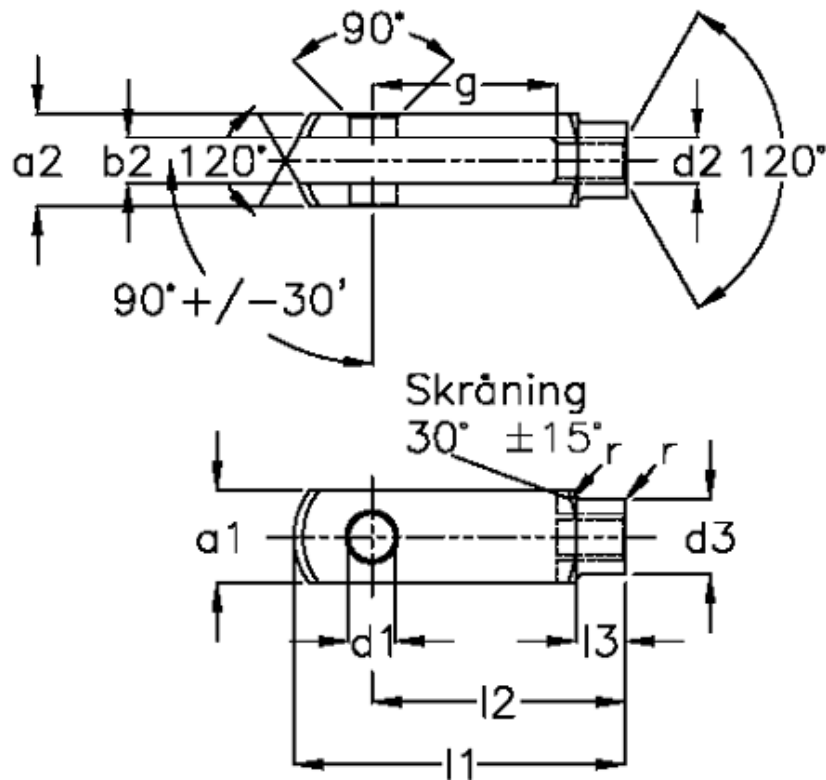

Article number: 14057083211

Description: KLEE St. steel Fork joint G 8x32
M8x1, left

Measures

a1 (h11)	= 16	g (+/-0.5)	= 32
a2	= 16 (+0,3 -0,16)	l1 (+/-0.5)	= 58
b1 (B13)	= 8	l2	= 48 (-0,4)
b2	= 8 (B13)	l3	= 12 (+/-0,2)
d1 H9	= 8	r	= 0.5
d2	= M 8 x 1	Size	= G 8 x 32FG
d3 (+/-0.3)	= 14	Weight	= 0.054
f (+/-0.2)	= 0.5		